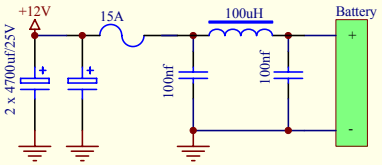

Picture of Switch mode Power supply for Car Amplifiers

Title		
SWITCH MODE POWER SUPPLY FOR CAR AMPLIFIERS		
Size	Number 1	Revision 1
A4	Drawn by Risto Panovski	risto44091@hotmail.com
Date:	5-Apr-2004	Sheet of 1
File:	C:\Documents and Settings\r\My Documents\PracB\Kisto\S.M.P.S\S.M.P.S.DDB	